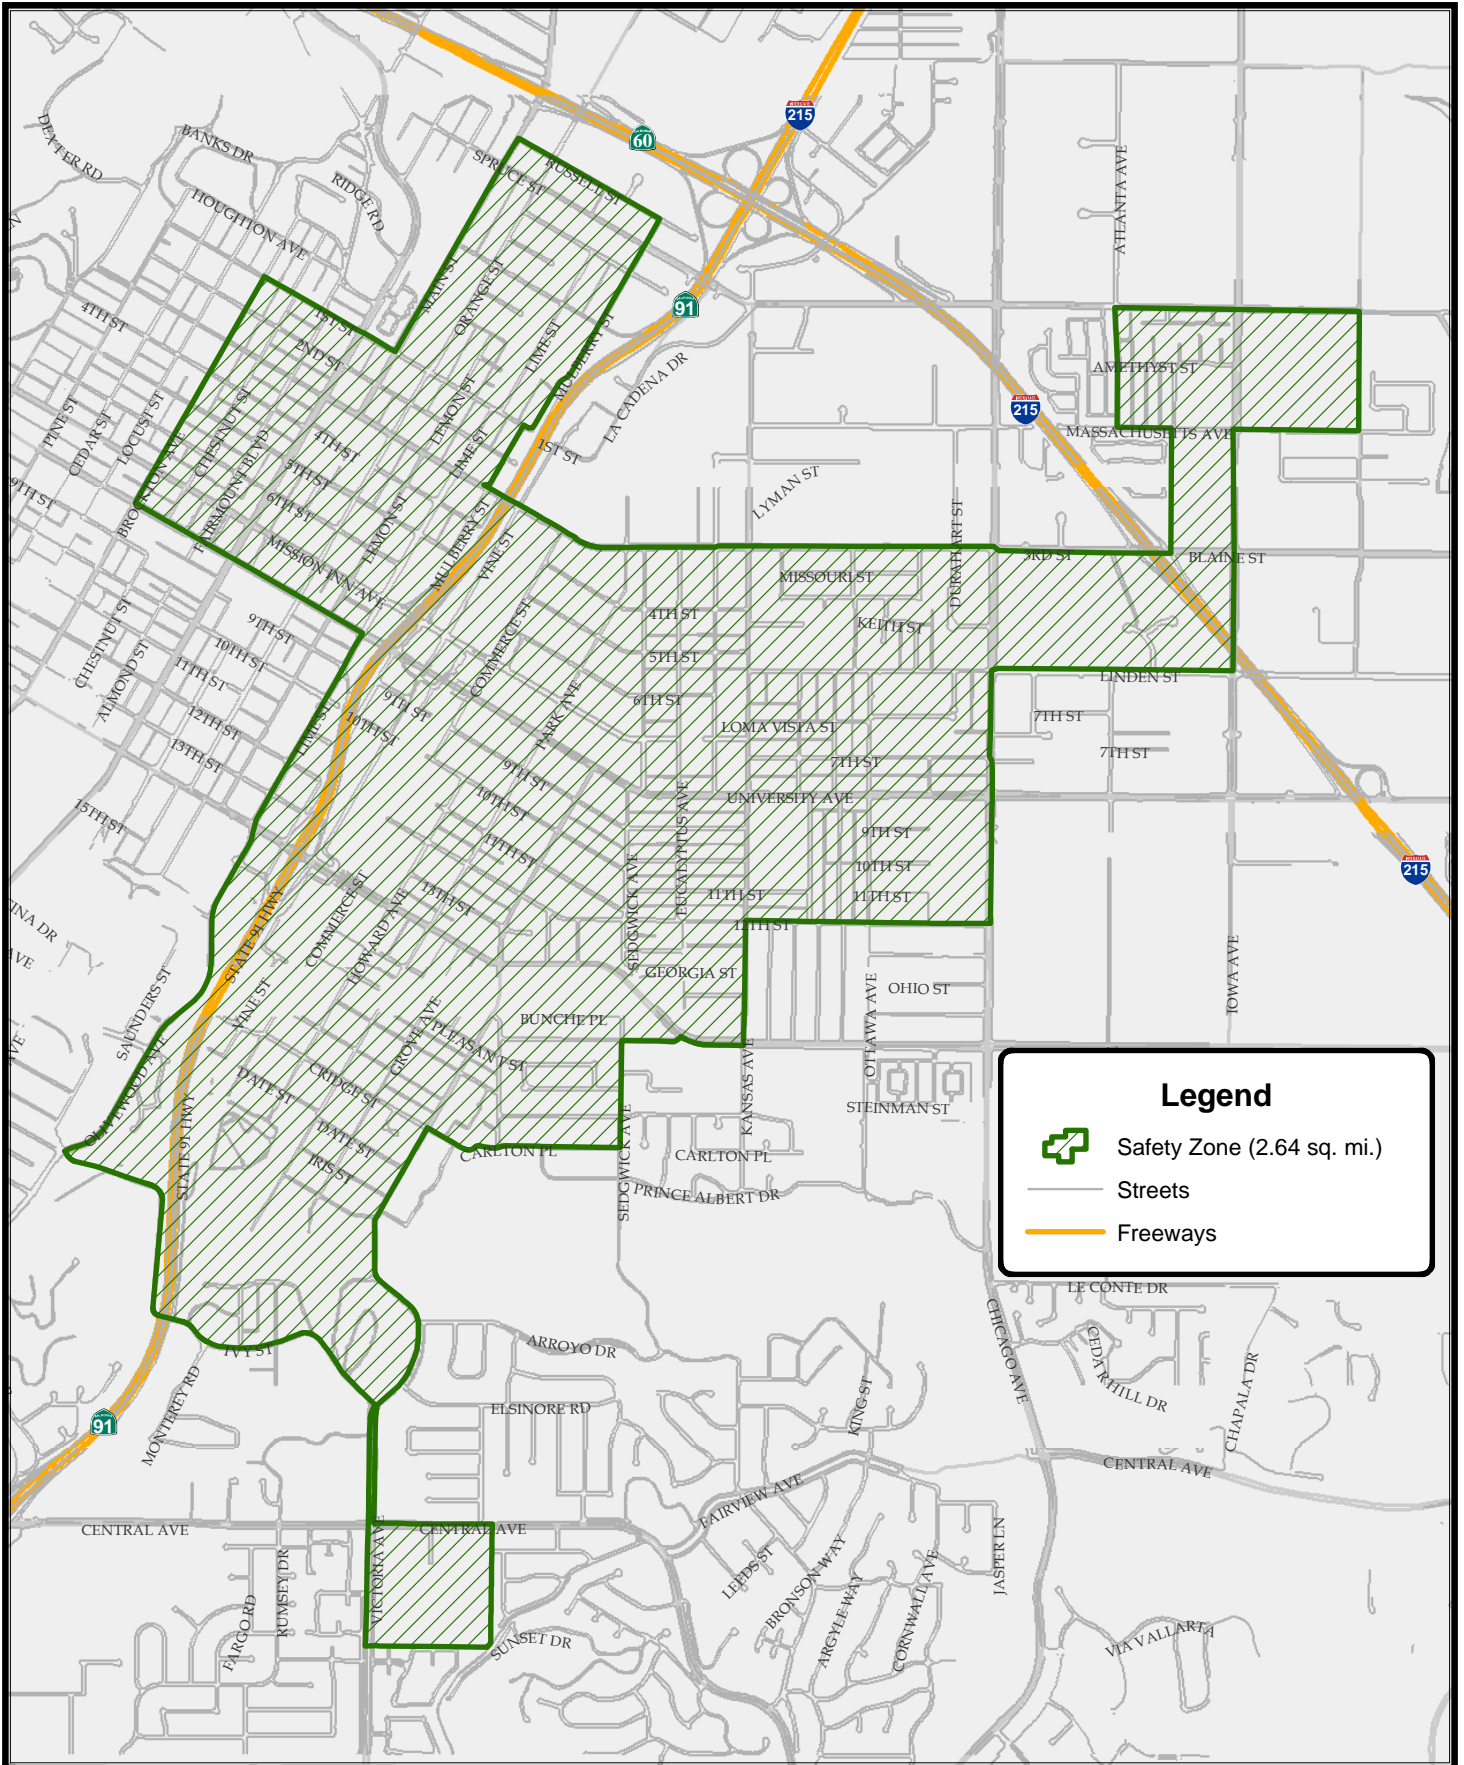

Eastside Riva (ESR) Safety Zone Map

Legend

- Safety Zone (2.64 sq. mi.)
- Streets
- Freeways